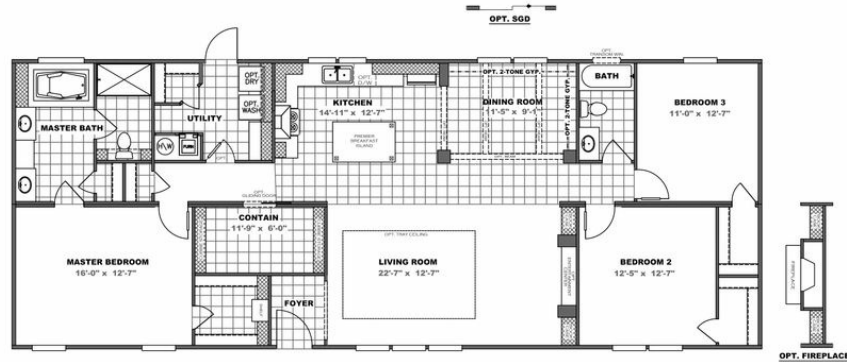

## **Rocky** Model number: 34PRE28683AH19

**3 beds • 2 baths • 1904 sq.ft. • 28' width • 68' depth**

Our home building facilities invest in continuous product and process improvements. Plans, dimensions, features, materials, specifications and availability are subject to change without notice or obligation. Renderings and floor plans are representative likenesses of our homes and may differ from the actual homes. We invite you to tour a Home Center near you and inspect the highest value in quality housing available or call (865) 938-2041 to speak with a Home Consultant. Copyright 2017, CMH. All rights reserved.

## Rocky

Model number: 34PRE28683AH19

**3 beds • 2 baths • 1904 sq.ft. • 28' width • 68' depth**

Our home building facilities invest in continuous product and process improvements. Plans, dimensions, features, materials, specifications and availability are subject to change without notice or obligation. Renderings and floor plans are representative likenesses of our homes and may differ from the actual homes. We invite you to tour a Home Center near you and inspect the highest value in quality housing available or call (865) 938-2041 to speak with a Home Consultant. Copyright 2017, CMH. All rights reserved.