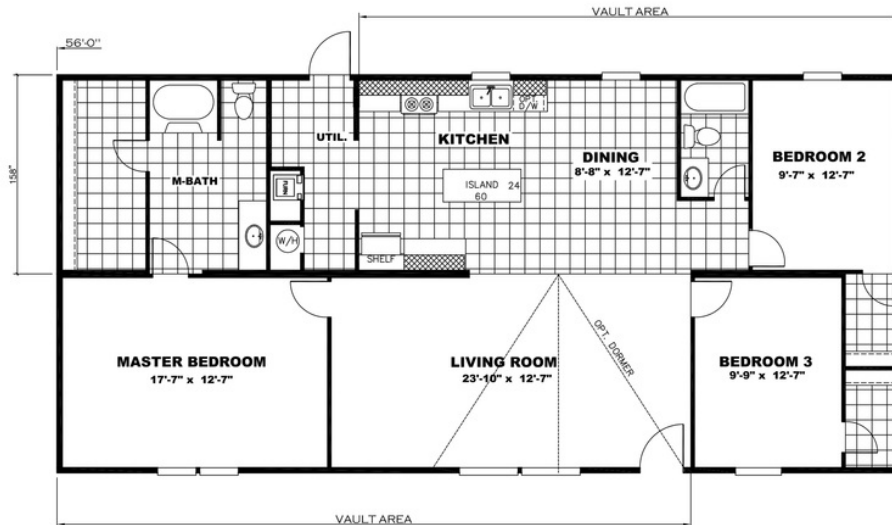

Spruce

Model number: 21TRU28563RH17

3 beds • 2 baths • 1568 sq.ft. • 28' width • 56' depth

Our home building facilities invest in continuous product and process improvements. Plans, dimensions, features, materials, specifications and availability are subject to change without notice or obligation. Renderings and floor plans are representative likenesses of our homes and may differ from the actual homes. We invite you to tour a Home Center near you and inspect the highest value in quality housing available or call (865) 938-2041 to speak with a Home Consultant. Copyright 2017, CMH. All rights reserved.

<https://www.oakwoodofknoxville.com>

OAKWOOD HOMES- POWELL

7131 CLINTON HIGHWAY
POWELL, TN 37849

Monday - Thursday: 9am - 7pm
Friday: 9am - 6pm
Saturday: 9am - 5pm
Sunday: Closed

(865) 938-2041