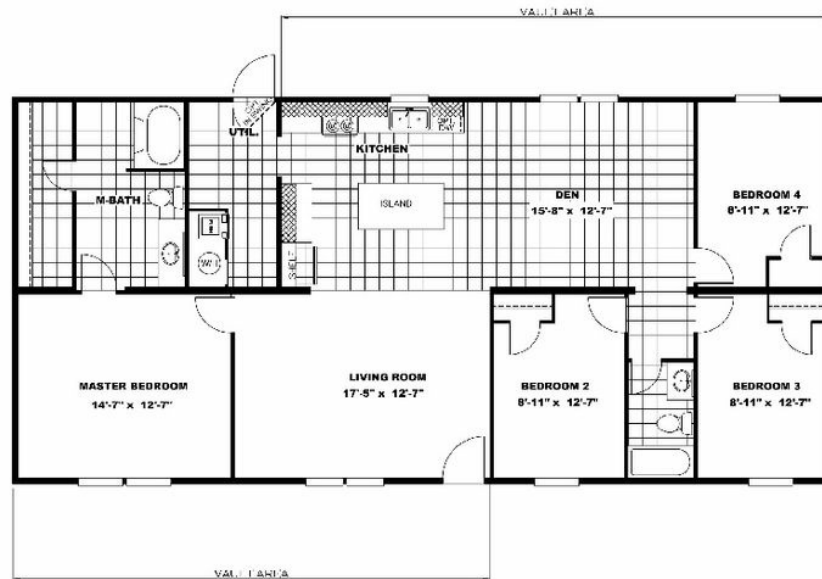

Eagle

Model number: 21TRU28564AH20

4 beds • 2 baths • 1568 sq.ft. • 28' width • 56' depth

Our home building facilities invest in continuous product and process improvements. Plans, dimensions, features, materials, specifications and availability are subject to change without notice or obligation. Renderings and floor plans are representative likenesses of our homes and may differ from the actual homes. We invite you to tour a Home Center near you and inspect the highest value in quality housing available or call (865) 938-2041 to speak with a Home Consultant. Copyright 2017, CMH. All rights reserved.

<https://www.oakwoodofknoxville.com>

OAKWOOD HOMES- POWELL

7131 CLINTON HIGHWAY
POWELL, TN 37849

Monday - Thursday: 9am to 6pm
Friday: 9am to 6pm
Saturday: 9am to 5pm
Sunday: Closed

(865) 938-2041