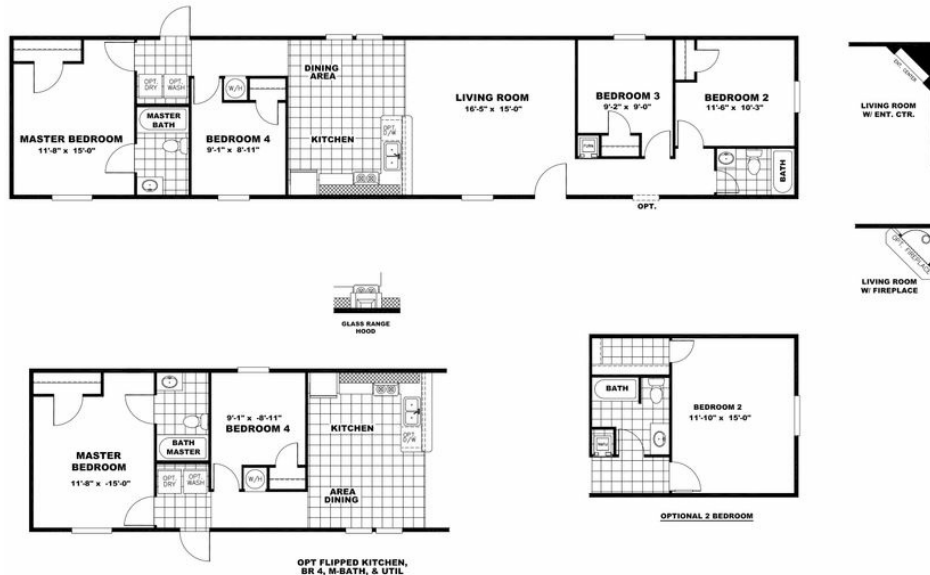

Volunteer

Model number: 22BRX16764AH19

4 beds • 2 baths • 1216 sq.ft. • 16' width • 76' depth

Our home building facilities invest in continuous product and process improvements. Plans, dimensions, features, materials, specifications and availability are subject to change without notice or obligation. Renderings and floor plans are representative likenesses of our homes and may differ from the actual homes. We invite you to tour a Home Center near you and inspect the highest value in quality housing available or call (865) 938-2041 to speak with a Home Consultant. Copyright 2017, CMH. All rights reserved.