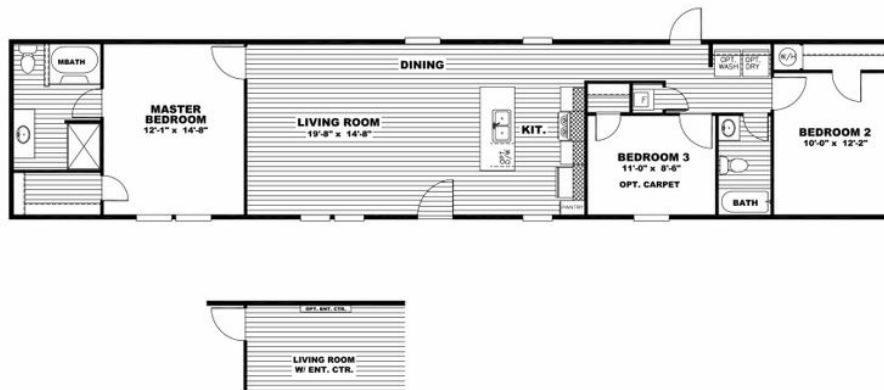

Fusion

Model number: 22MAC16763AH20

3 beds • 2 baths • 1216 sq.ft. • 16' width • 76' depth

Our home building facilities invest in continuous product and process improvements. Plans, dimensions, features, materials, specifications and availability are subject to change without notice or obligation. Renderings and floor plans are representative likenesses of our homes and may differ from the actual homes. We invite you to tour a Home Center near you and inspect the highest value in quality housing available or call (865) 938-2041 to speak with a Home Consultant. Copyright 2017, CMH. All rights reserved.