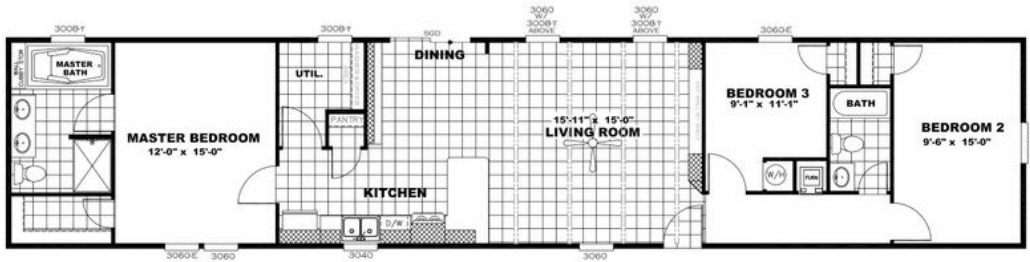

Glacier

Model number: 22ANV16763AH20

3 beds • 2 baths • 1216 sq.ft. • 16' width • 76' depth

Our home building facilities invest in continuous product and process improvements. Plans, dimensions, features, materials, specifications and availability are subject to change without notice or obligation. Renderings and floor plans are representative likenesses of our homes and may differ from the actual homes. We invite you to tour a Home Center near you and inspect the highest value in quality housing available or call (865) 938-2041 to speak with a Home Consultant. Copyright 2017, CMH. All rights reserved.