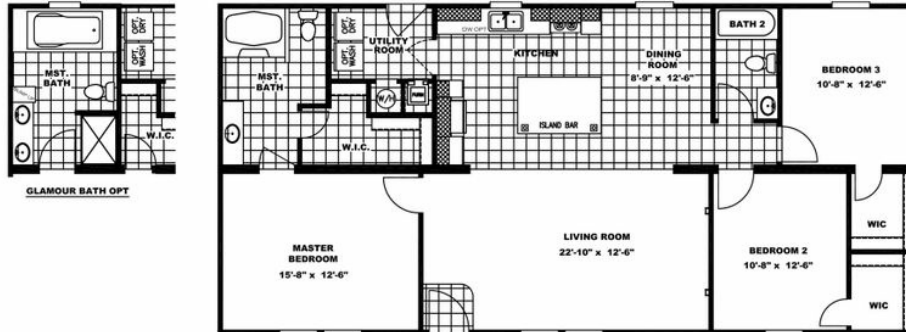

## Sandalwood II

Model number: 25RGR28563BH18

**3 beds • 2 baths • 1568 sq.ft. • 28' width • 56' depth**

Our home building facilities invest in continuous product and process improvements. Plans, dimensions, features, materials, specifications and availability are subject to change without notice or obligation. Renderings and floor plans are representative likenesses of our homes and may differ from the actual homes. We invite you to tour a Home Center near you and inspect the highest value in quality housing available or call (865) 938-2041 to speak with a Home Consultant. Copyright 2017, CMH. All rights reserved.