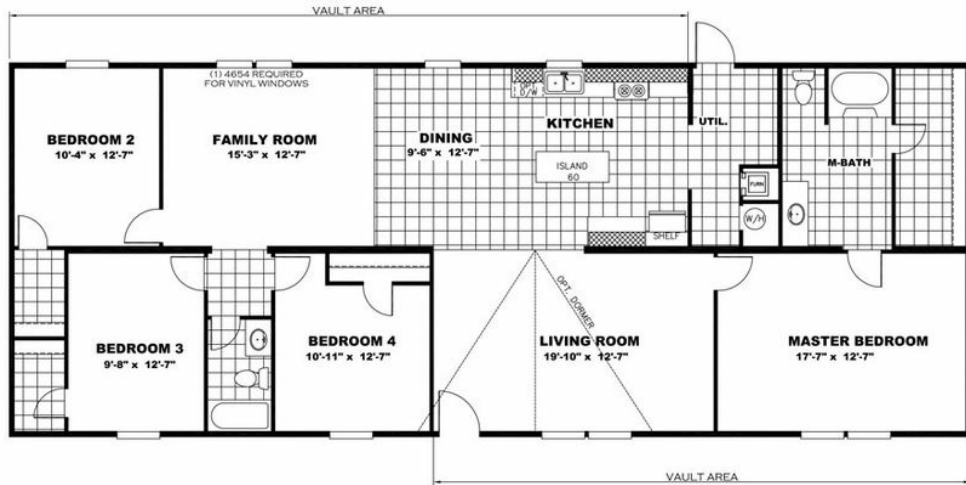

Ashworth

Model number: 36TRU28684RH19

4 beds • 2 baths • 1904 sq.ft. • 28' width • 68' depth

Our home building facilities invest in continuous product and process improvements. Plans, dimensions, features, materials, specifications and availability are subject to change without notice or obligation. Renderings and floor plans are representative likenesses of our homes and may differ from the actual homes. We invite you to tour a Home Center near you and inspect the highest value in quality housing available or call (865) 938-2041 to speak with a Home Consultant. Copyright 2017, CMH. All rights reserved.