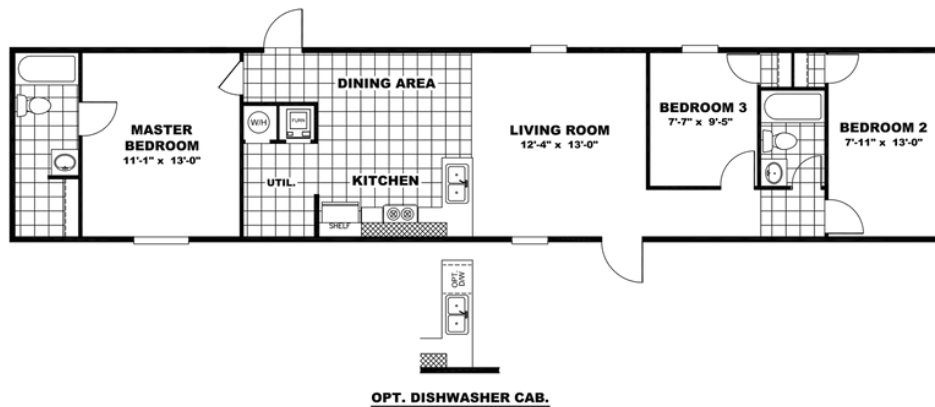

Atlantis

Model number: 36TRS14663AH19

3 beds • 2 baths • 924 sq.ft. • 14' width • 66' depth

Our home building facilities invest in continuous product and process improvements. Plans, dimensions, features, materials, specifications and availability are subject to change without notice or obligation. Renderings and floor plans are representative likenesses of our homes and may differ from the actual homes. We invite you to tour a Home Center near you and inspect the highest value in quality housing available or call (865) 938-2041 to speak with a Home Consultant. Copyright 2017, CMH. All rights reserved.