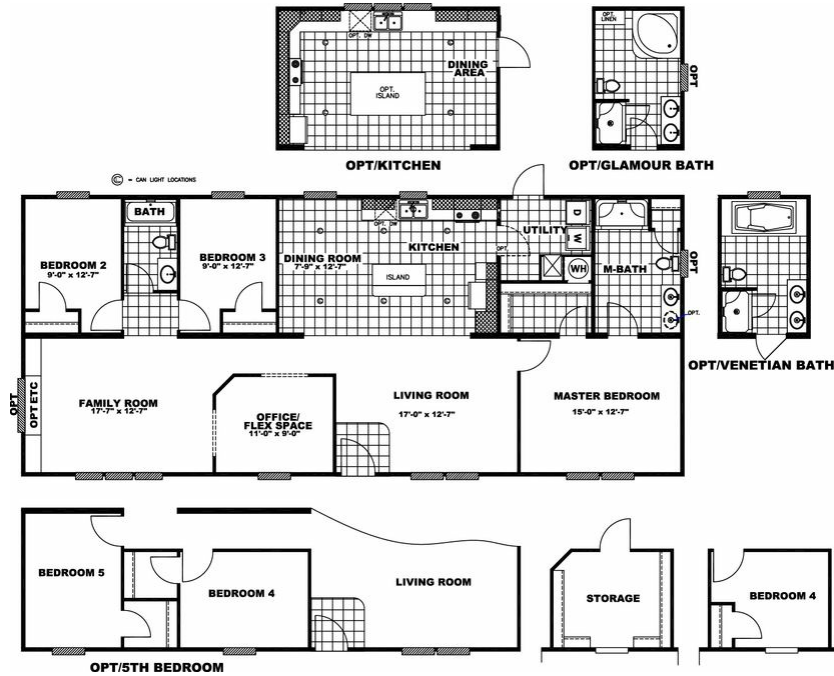

**Hallmark** Model number: 46OWR28623AH18

**3 beds • 2 baths • 1736 sq.ft. • 28' width • 62' depth**

Our home building facilities invest in continuous product and process improvements. Plans, dimensions, features, materials, specifications and availability are subject to change without notice or obligation. Renderings and floor plans are representative likenesses of our homes and may differ from the actual homes. We invite you to tour a Home Center near you and inspect the highest value in quality housing available or call (865) 938-2041 to speak with a Home Consultant. Copyright 2017, CMH. All rights reserved.

## Hallmark Model number: 46OWR28623AH18

**3 beds • 2 baths • 1736 sq.ft. • 28' width • 62' depth**

Our home building facilities invest in continuous product and process improvements. Plans, dimensions, features, materials, specifications and availability are subject to change without notice or obligation. Renderings and floor plans are representative likenesses of our homes and may differ from the actual homes. We invite you to tour a Home Center near you and inspect the highest value in quality housing available or call (865) 938-2041 to speak with a Home Consultant. Copyright 2017, CMH. All rights reserved.