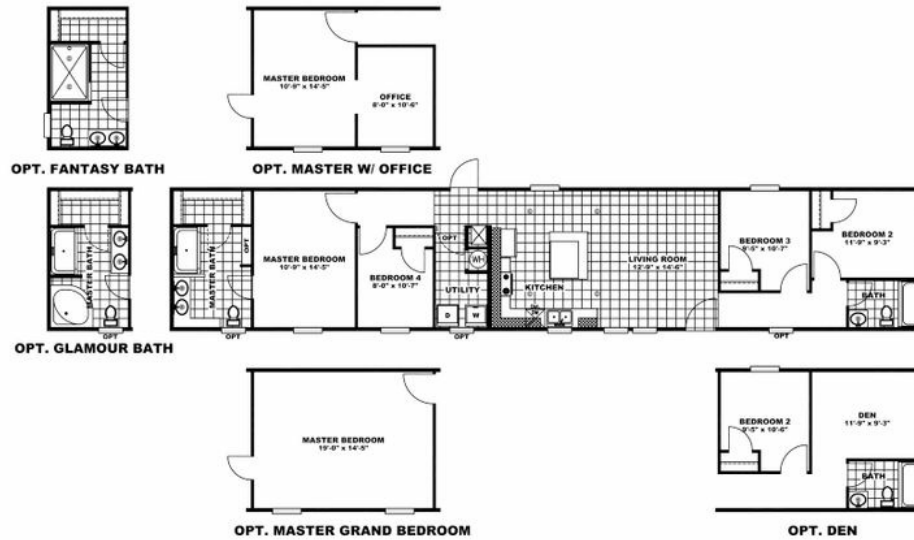

**True 80** Model number: 46BCN16804AH18**4 beds • 2 baths • 1280 sq.ft. • 16' width • 80' depth**

Our home building facilities invest in continuous product and process improvements. Plans, dimensions, features, materials, specifications and availability are subject to change without notice or obligation. Renderings and floor plans are representative likenesses of our homes and may differ from the actual homes. We invite you to tour a Home Center near you and inspect the highest value in quality housing available or call (865) 938-2041 to speak with a Home Consultant. Copyright 2017, CMH. All rights reserved.

## True 80 Model number: 46BCN16804AH18

**4 beds • 2 baths • 1280 sq.ft. • 16' width • 80' depth**

Our home building facilities invest in continuous product and process improvements. Plans, dimensions, features, materials, specifications and availability are subject to change without notice or obligation. Renderings and floor plans are representative likenesses of our homes and may differ from the actual homes. We invite you to tour a Home Center near you and inspect the highest value in quality housing available or call (865) 938-2041 to speak with a Home Consultant. Copyright 2017, CMH. All rights reserved.